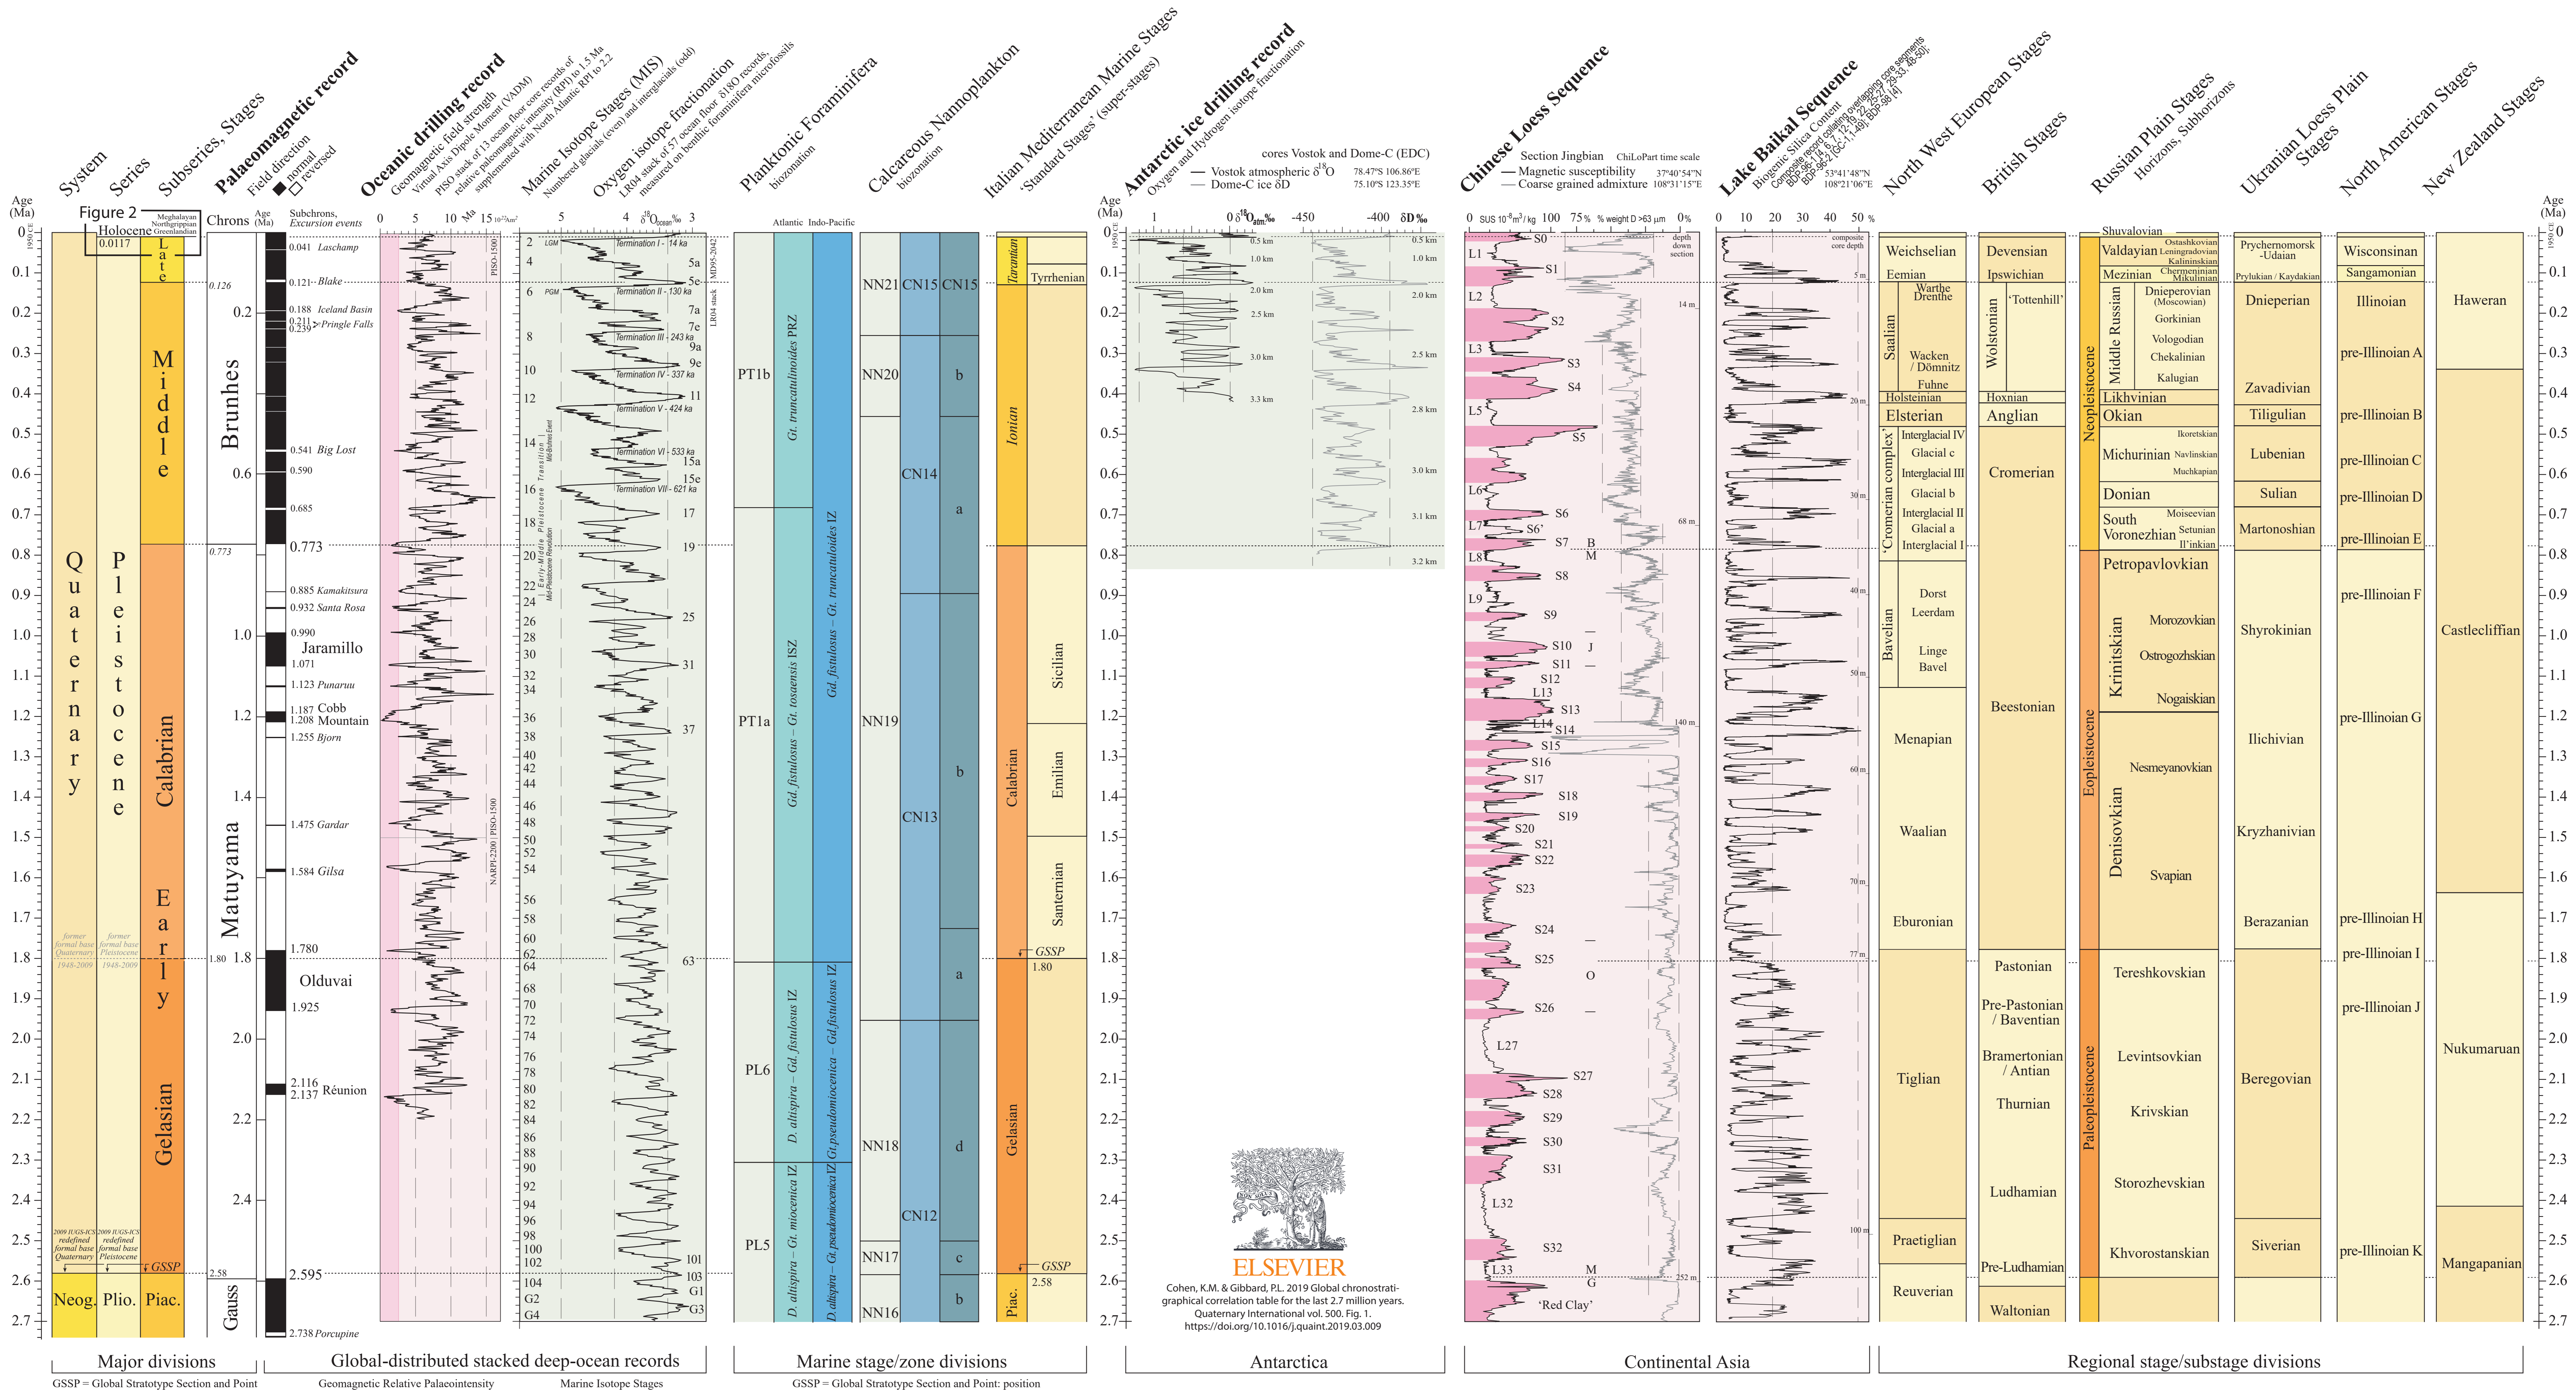

Global chronostratigraphical correlation table for the last 2.7 million years v. 2019 QI-500